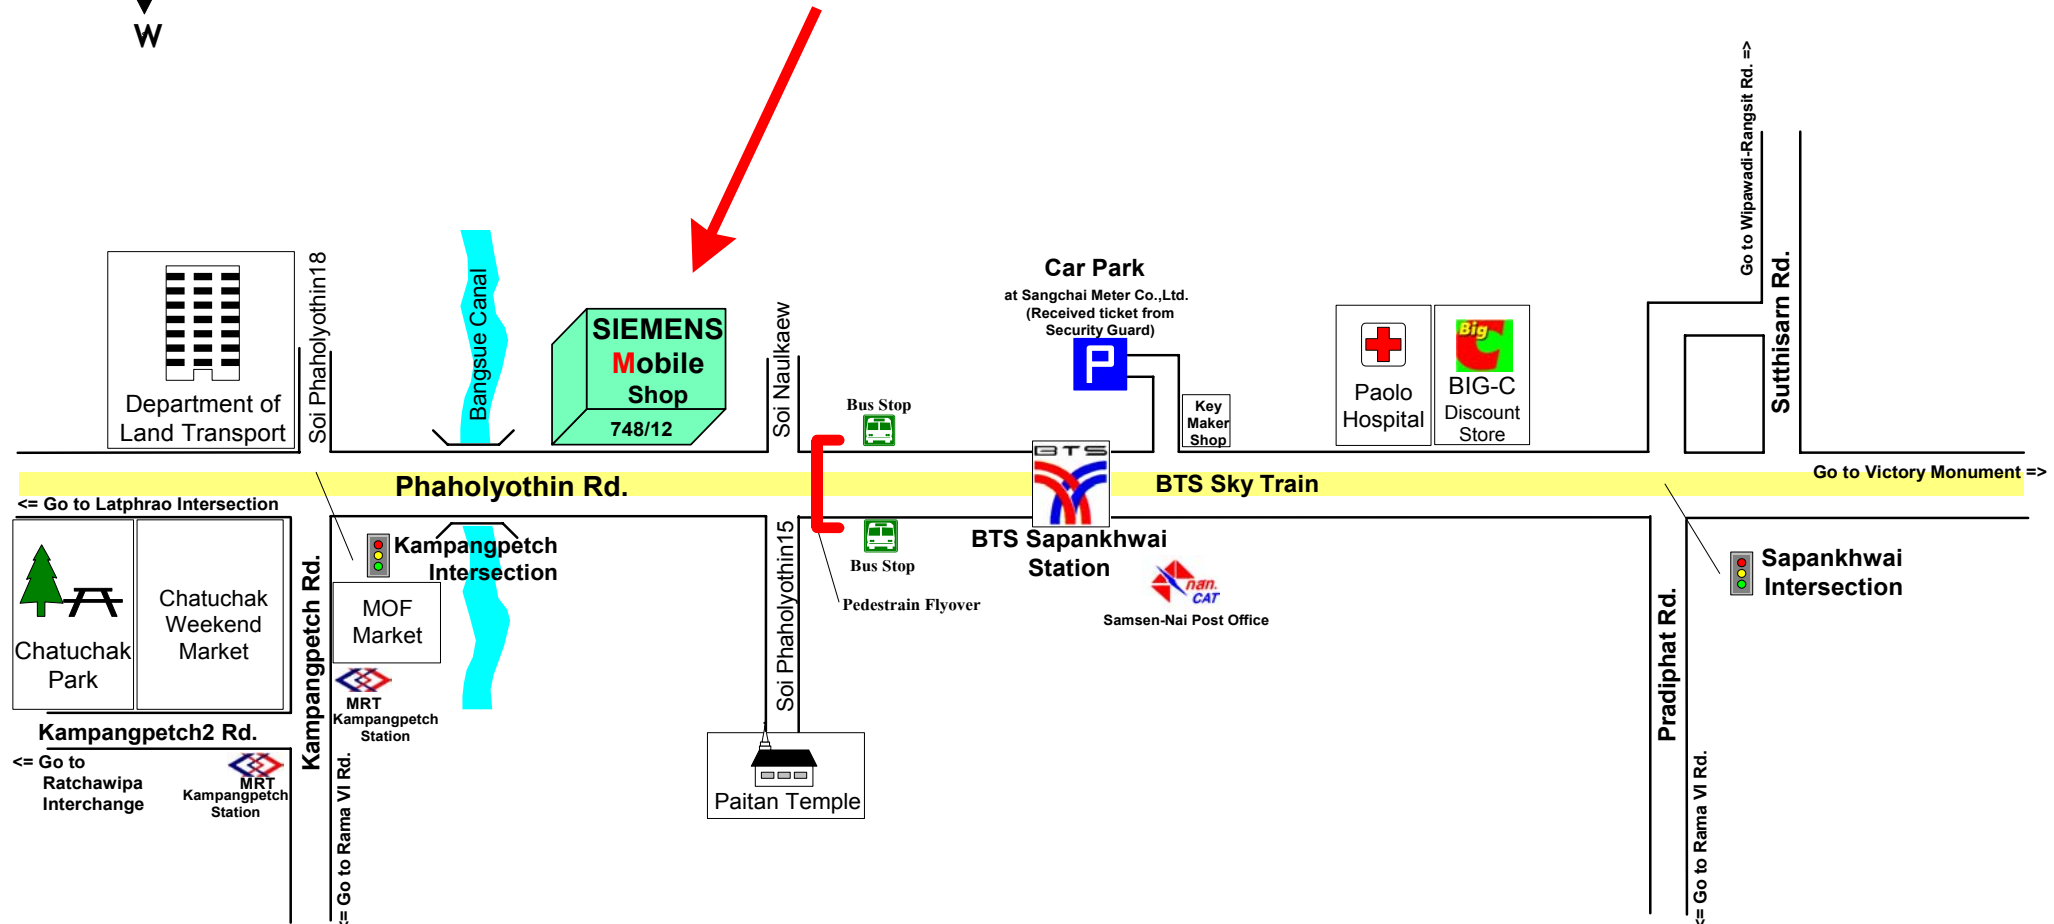

SIEMENS Mobile Shop Chatuchak Branch

748/12 Engineering Building of Sang-Chai Meter Co.,Ltd.
Phaholyothin Rd., Samsen-Nai, Phayathai, Bangkok 10400

Phone : 0-2615-4925-6 Fax : 0-2615-4929 Homepage <http://www.scmsemitech.com>
Office Hours : Monday - Friday 8.30 a.m. - 5.00 p.m. Saturday 8.30 a.m. - 12.00 p.m.

BUS
- Bus No. 8, 26, 28, 29, 38, 39, 59, 63, 77
- Air-Conditioned Bus No. 28, 29, 39, 77, 157, 177, 502, 503, 509, 510

BTS Sky Train
Get down at Sapankhwai Station

MRT Subway
Get down at Kamphangpet Station or Chatuchak Station

Car Park
Parking at Sang-Chai Meter Co.,Ltd. (Near by key maker shop)